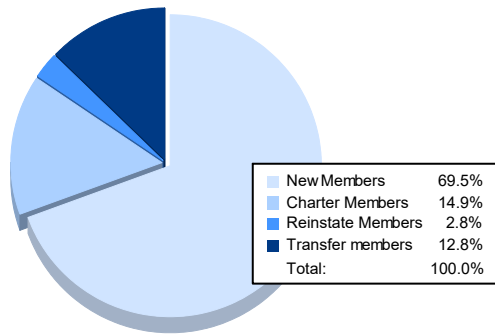

Year	New Clubs	Dropped Clubs	Gain/ Loss Clubs	New Members	Charter Members	Reinstate Members	Transfer Members	Total Member Added	Total Members Dropped	Gain/ Loss Members
2016-2017	0	0	0	150	0	11	17	178	242	-64
2017-2018	0	1	-1	114	0	6	30	150	265	-115
2018-2019	1	2	-1	123	20	9	37	189	265	-76
2019-2020	0	1	-1	91	1	4	19	115	190	-75
2020-2021	1	1	0	98	21	4	18	141	229	-88
<b>Average</b>	<b>0</b>	<b>1</b>	<b>-1</b>	<b>115</b>	<b>8</b>	<b>7</b>	<b>24</b>	<b>155</b>	<b>238</b>	<b>-84</b>

### Membership Composition June 2021 Cumulative