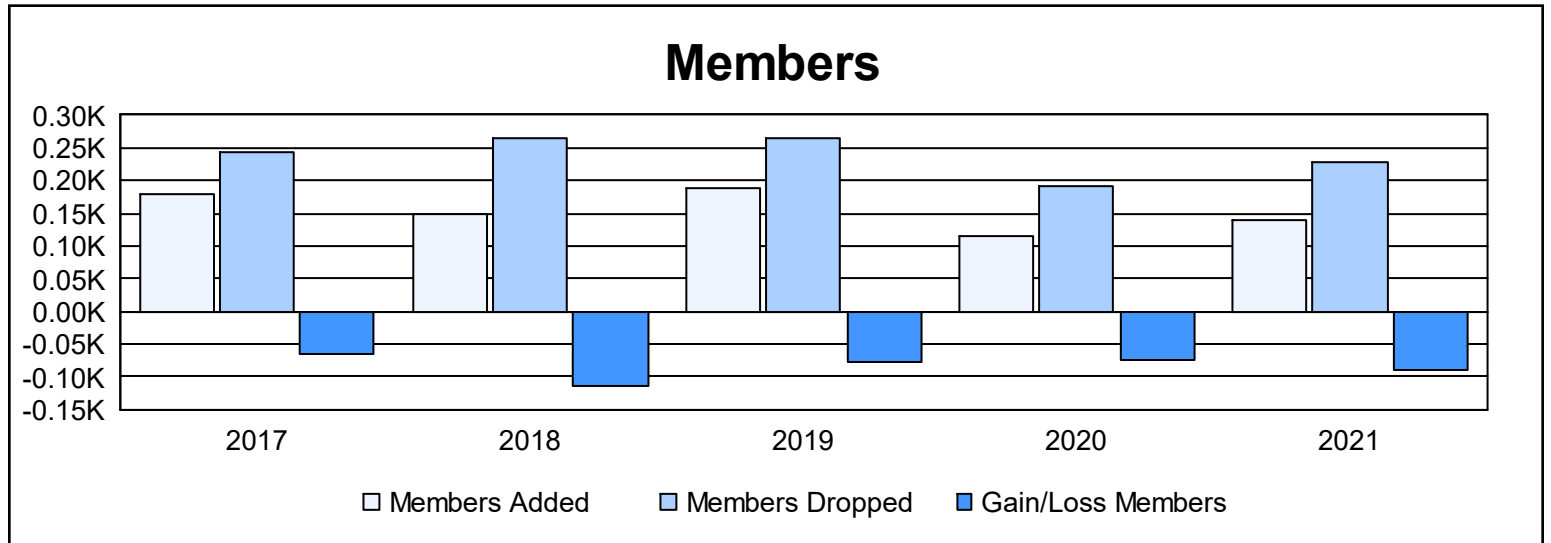

Year	New Clubs	Dropped Clubs	Gain/ Loss Clubs	New Members	Charter Members	Reinstate Members	Transfer Members	Total Member Added	Total Members Dropped	Gain/ Loss Members
2016-2017	0	0	0	150	0	11	17	178	242	-64
2017-2018	0	1	-1	114	0	6	30	150	265	-115
2018-2019	1	2	-1	123	20	9	37	189	265	-76
2019-2020	0	1	-1	91	1	4	19	115	190	-75
2020-2021	1	1	0	98	21	4	18	141	229	-88
<b>Average</b>	<b>0</b>	<b>1</b>	<b>-1</b>	<b>115</b>	<b>8</b>	<b>7</b>	<b>24</b>	<b>155</b>	<b>238</b>	<b>-84</b>

### Membership Composition June 2021 Cumulative