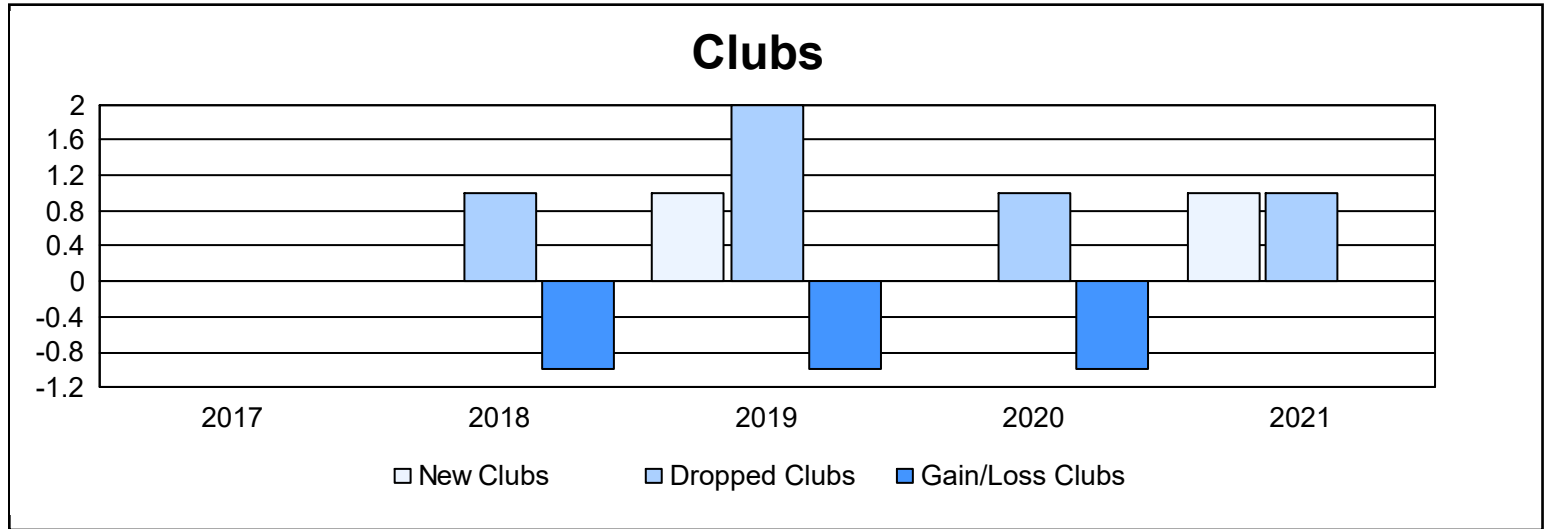

Year	New Clubs	Dropped Clubs	Gain/ Loss Clubs	New Members	Charter Members	Reinstate Members	Transfer Members	Total Member Added	Total Members Dropped	Gain/ Loss Members
2016-2017	0	0	0	150	0	11	17	178	242	-64
2017-2018	0	1	-1	114	0	6	30	150	265	-115
2018-2019	1	2	-1	123	20	9	37	189	265	-76
2019-2020	0	1	-1	91	1	4	19	115	190	-75
2020-2021	1	1	0	98	21	4	18	141	229	-88
<b>Average</b>	<b>0</b>	<b>1</b>	<b>-1</b>	<b>115</b>	<b>8</b>	<b>7</b>	<b>24</b>	<b>155</b>	<b>238</b>	<b>-84</b>

### Membership Composition June 2021 Cumulative